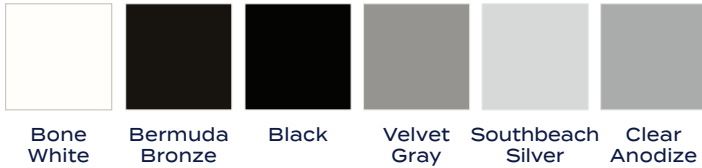

COLOR OPTIONS*